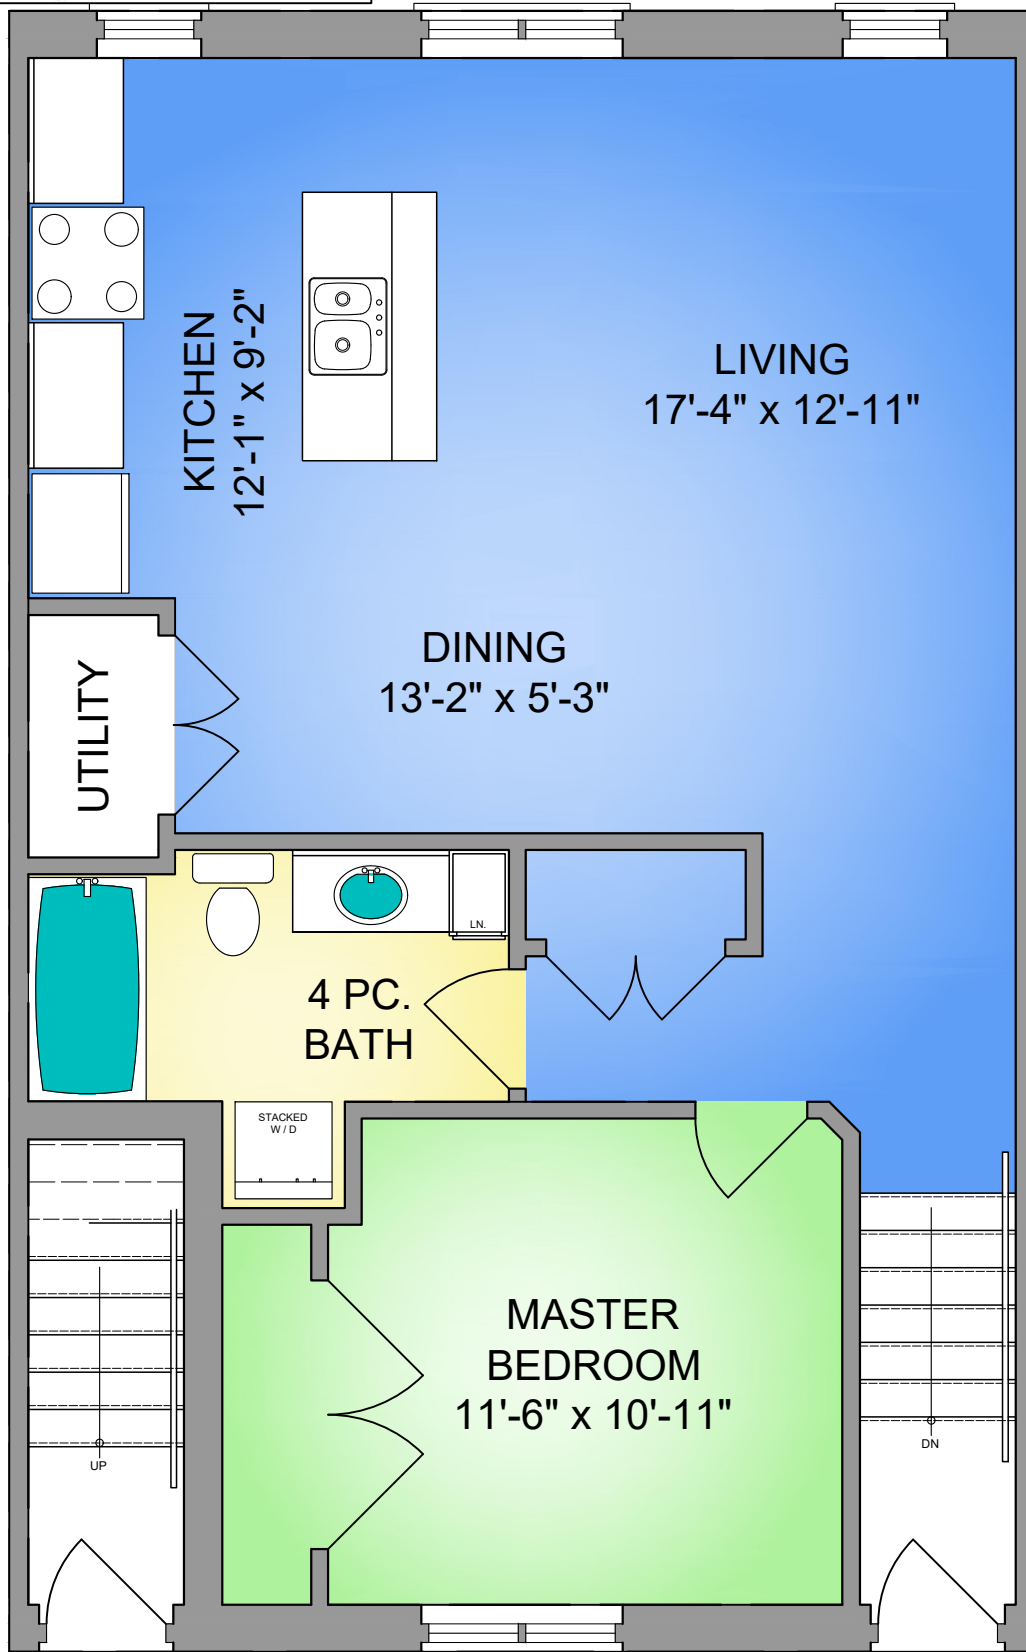

NORTH HAVEN CONDOMINIUMS
UNITS 8

UNIT 8 FLOOR PLAN

PHASE 3

788 SQ. FT. UNIT AREA