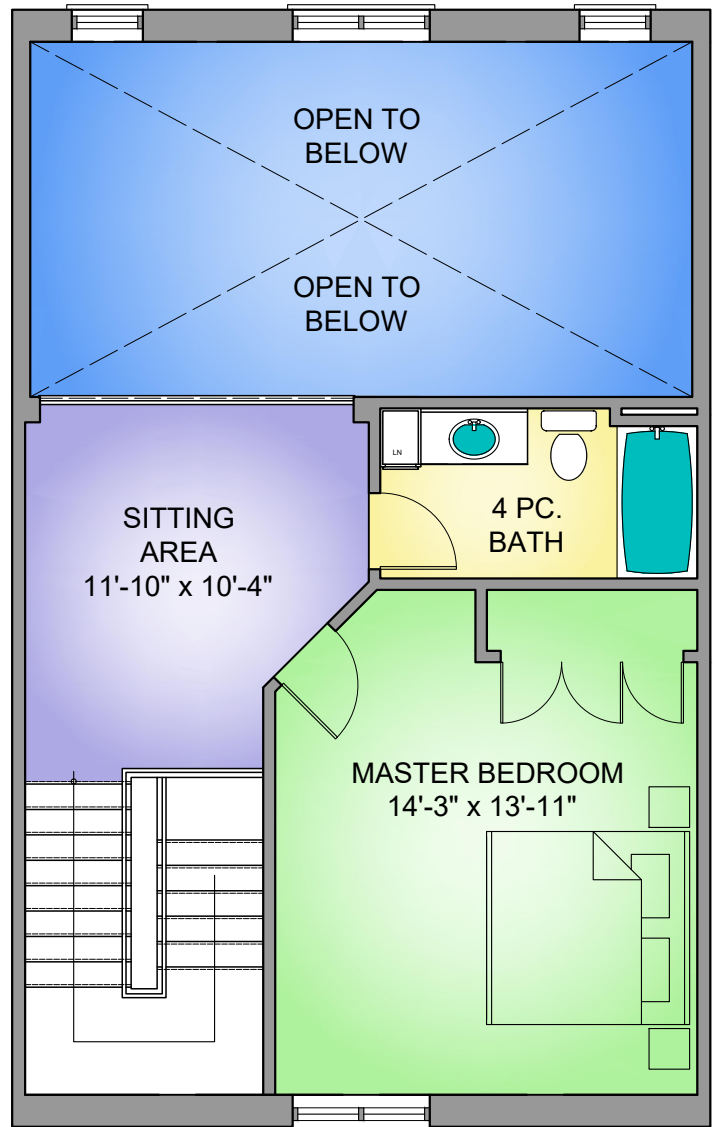

NORTH HAVEN CONDOMINIUMS
UNIT 7
LOFT PLAN

UNIT 7 FLOOR PLAN
PHASE 3
1393 SQ. FT. UNIT AREA