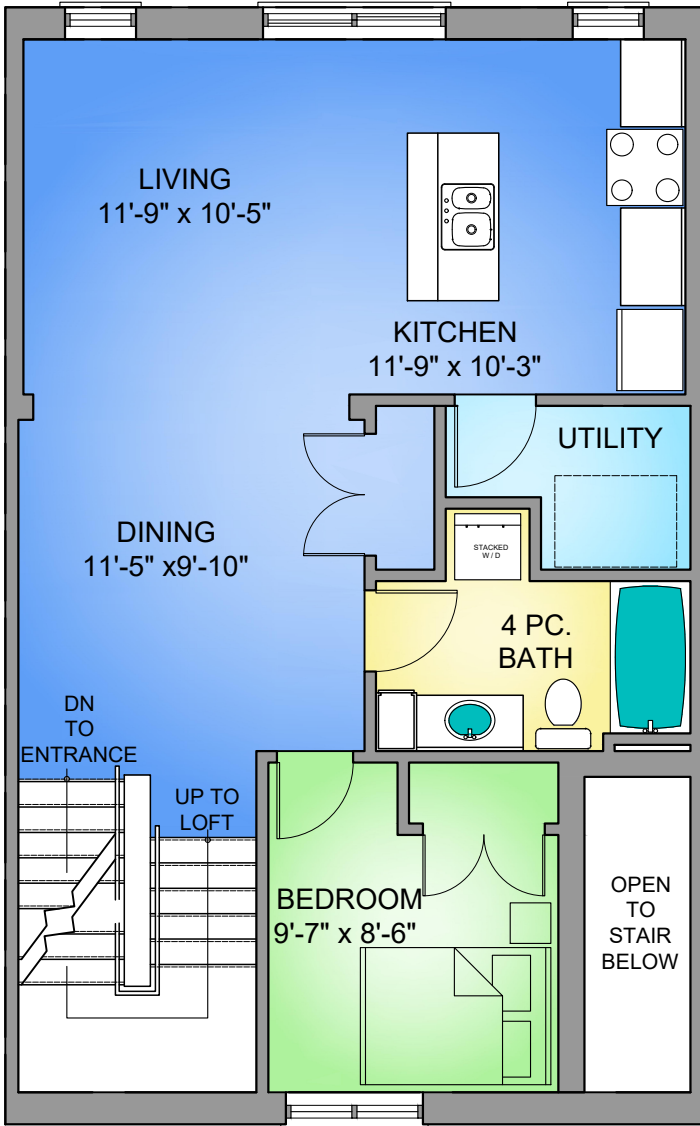

NORTH HAVEN CONDOMINIUMS
UNIT 7
LOFT PLAN

UNIT 7 FLOOR PLAN
PHASE 3
1393 SQ. FT. UNIT AREA