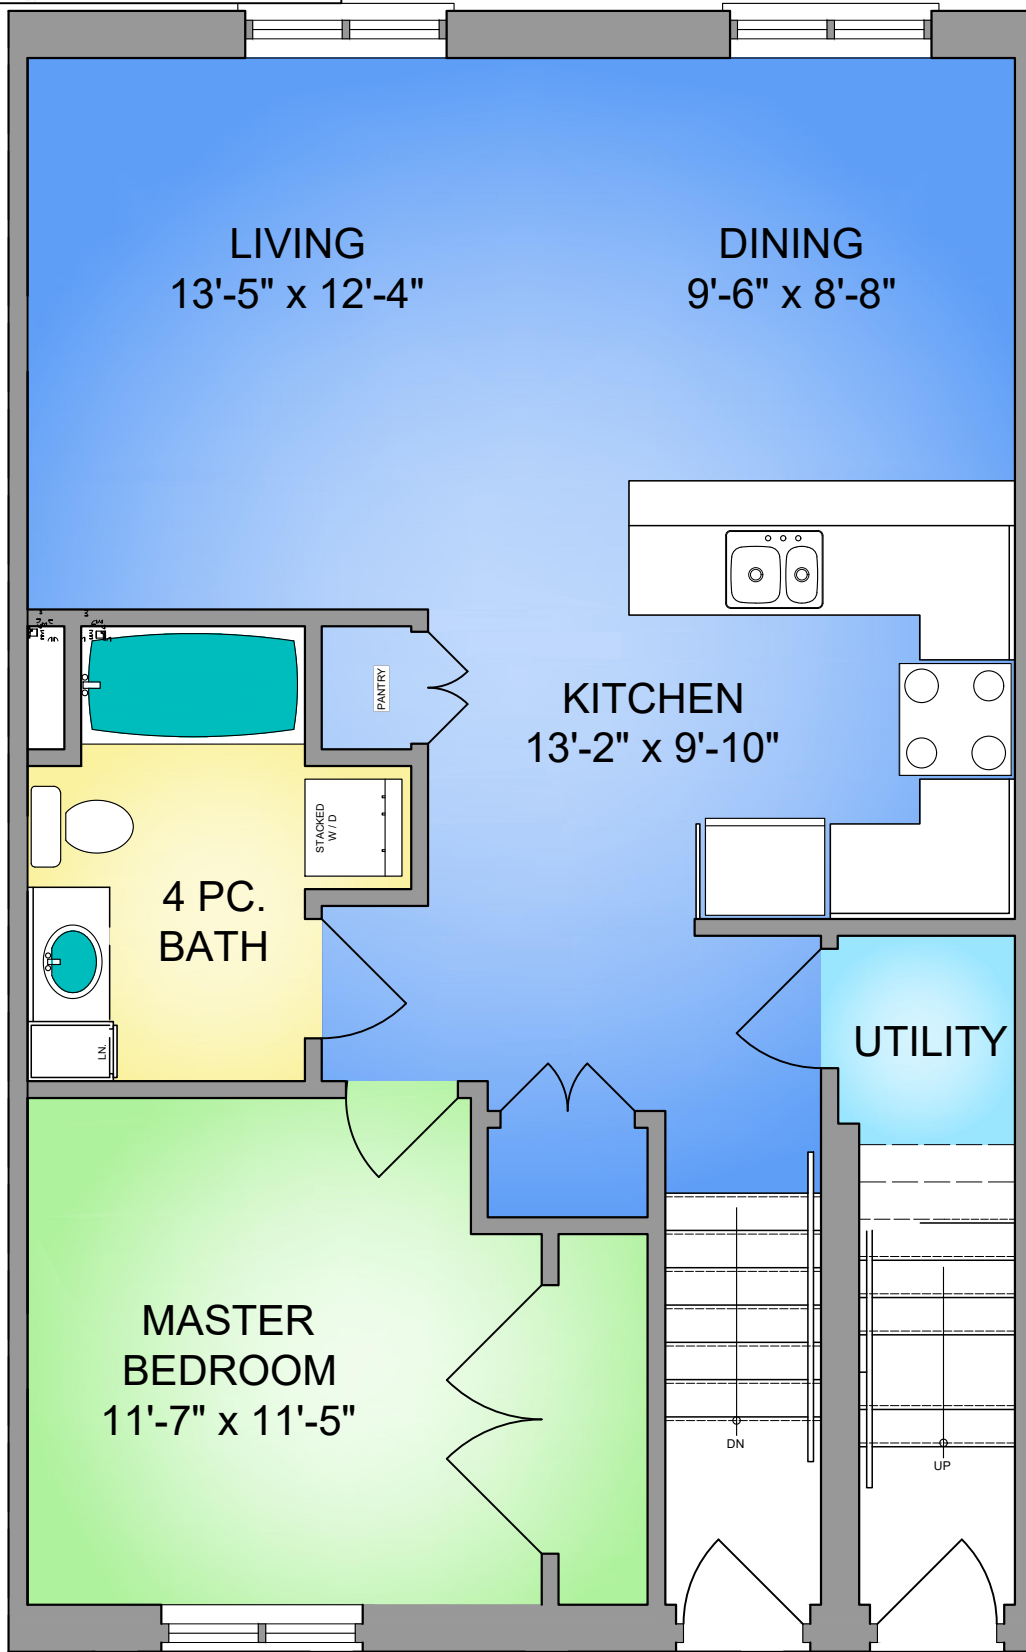

NORTH HAVEN CONDOMINIUMS
UNITS 5 & 10

UNIT 5 & 10 FLOOR PLAN

PHASE 3

802 SQ. FT. UNIT AREA